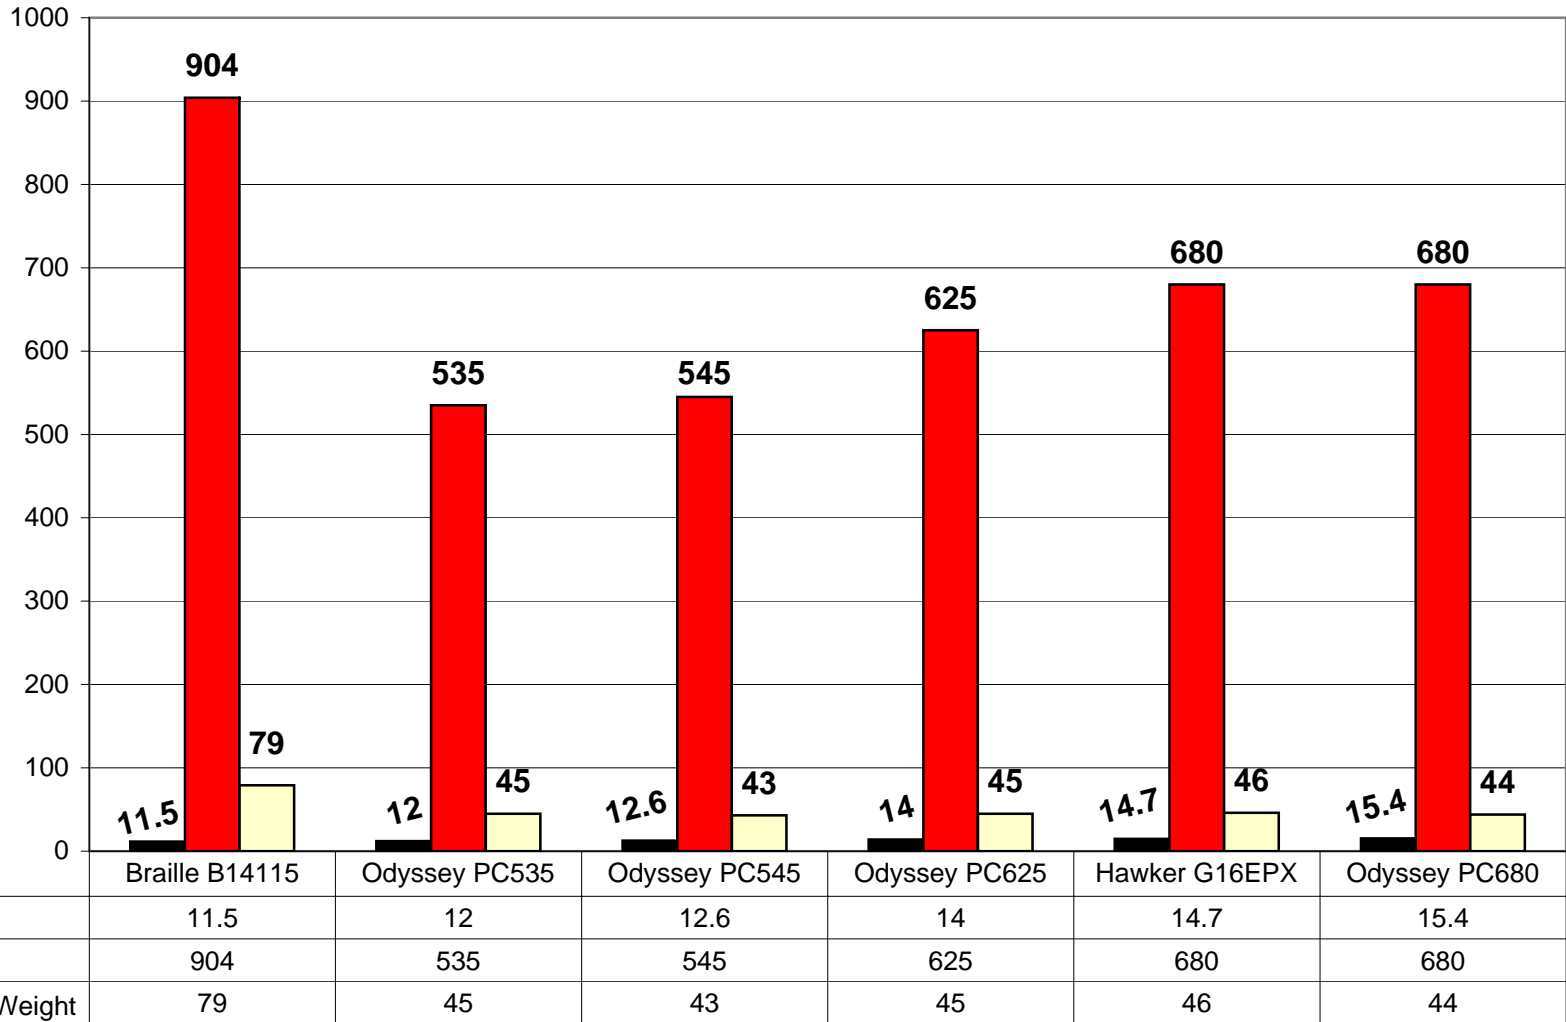

Braille B14115 Cranking Comparison Chart
From Lightest to Heaviest: 11.5lbs - 15.4lbs

■ LBS ■ PCA □ Power to Weight